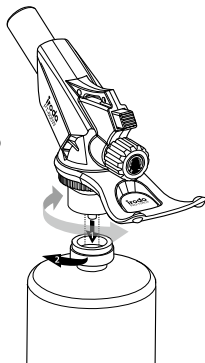

DESCRIPTION

HOW TO USE THE PT-600W

CONNECTING TO CYLINDER

1. Ensure that the **ON/OFF Regulator** is turned off (turned fully clockwise).
2. Keep the fuel cylinder upright when fitting it to the **PT-600W**.
3. Place the **PT-600W** valve on top of the disposable fuel cylinder valve.
4. Gently screw the cylinder into the valve. Be careful not to cross-thread the **PT-600W** to the cylinder.

CAUTION: Screw on hand tight only. Do not over tighten or you will damage the torch seals and gas cartridge seals.

Fig.1

IGNITION

- Always point the burner away from your body and any flammable or combustible objects.
1. Turn the **ON/OFF Regulator** (Fig. 2) counterclockwise approx. 1/4 turn to open the valve.
 2. Press and release the **Ignition Button** to ignite the flame.
 3. Full power should be achieved with **ON/OFF Regulator** opened approx. 1/2 turn, but this may vary depending on the ambient temperature and contents of the fuel cylinder.
- Depending on conditions it may take up to 3 pushes of the Ignition Button to ignite the flame.
 - The PT 600W has a built-in **Hand Protector/Vertical Stand** that allows for use in the nozzle-up position. (Fig. 3)

SPECIFICATIONS

Dimensions	Length	138 mm (5.4 inches)
	Width	35 mm (1.8 inches)
	Height	115 mm (4.5 inches)
Weight	Empty Fuel Tank	223 g (7.9 oz)
Flame Temp	≈2400°F (1300°C) Blue Flame	
Flame Length	Mid Setting	4 cm (1.6 inches)