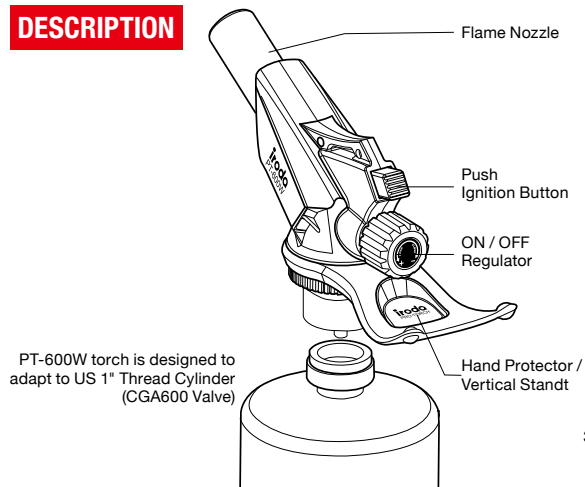

DESCRIPTION

HOW TO USE THE PT-600W

CONNECTING TO CYLINDER

1. Ensure that the **ON/OFF Regulator** is turned off (turned fully clockwise).
2. Keep the fuel cylinder upright when fitting it to the **PT-600W**.
3. Place the **PT-600W** valve on top of the disposable fuel cylinder valve.
4. Gently screw the cylinder into the valve. Be careful not to cross-thread the **PT-600W** to the cylinder.

CAUTION: Screw on hand tight only. Do not over tighten or you will damage the torch seals and gas cartridge seals.

Fig.1

IGNITION

- Always point the burner away from your body and any flammable or combustible objects.
1. Turn the **ON/OFF Regulator** (Fig. 2) counterclockwise approx. 1/4 turn to open the valve.
 2. Press and release the **Ignition Button** to ignite the flame.
 3. Full power should be achieved with **ON/OFF Regulator** opened approx. 1/2 turn, but this may vary depending on the ambient temperature and contents of the fuel cylinder.
- Depending on conditions it may take up to 3 pushes of the Ignition Button to ignite the flame.
 - The PT 600W has a built-in **Hand Protector/Vertical Stand** that allows for use in the nozzle-up position. (Fig. 3)

SPECIFICATIONS

Dimensions	Length	138 mm (5.4 inches)
	Width	35 mm (1.8 inches)
	Height	115 mm (4.5 inches)
Weight	Empty Fuel Tank	223 g (7.9 oz)
Flame Temp	≈2400°F (1300°C) Blue Flame	
Flame Length	Mid Setting	4 cm (1.6 inches)